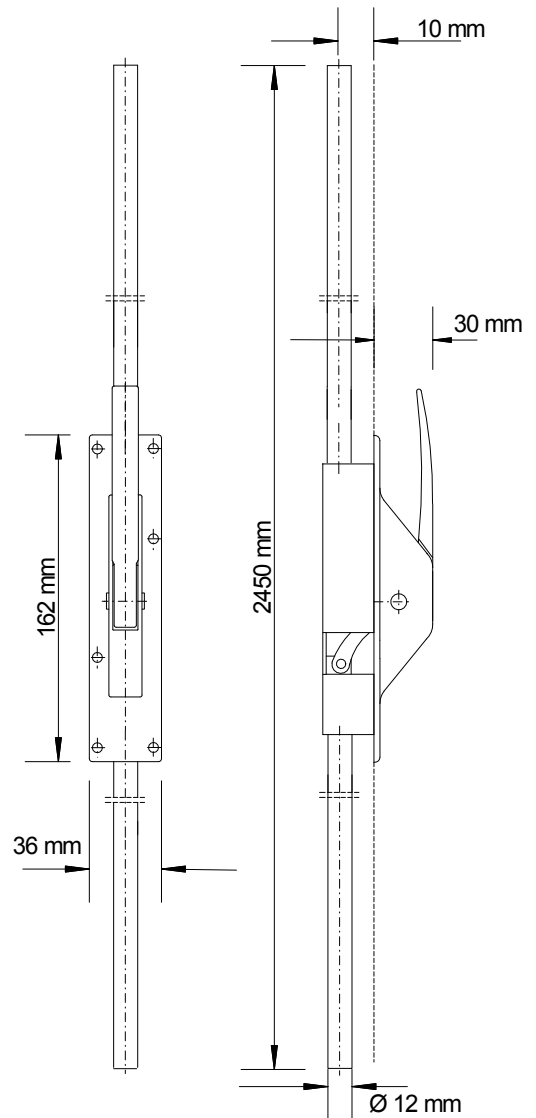

## OSKARI-PIKASALPA 6/3 TANKOINEEN ESCAPE DOOR BOLT No. 6/3 WITH RODS

Upotettava malli teräsoville.  
Tankojen liike 15 mm.

Mortise mounted model for steel doors.  
Quantity of rod motion 15 mm between  
open and closed position.

Painike Handle	Muut osat Other parts	Tuote tankoineen Product with rods	Tuote ilman tankoja Product without rods
FE/CR Chromium plated steel	FE/ZN Galvanized steel	1163101115	1116001112