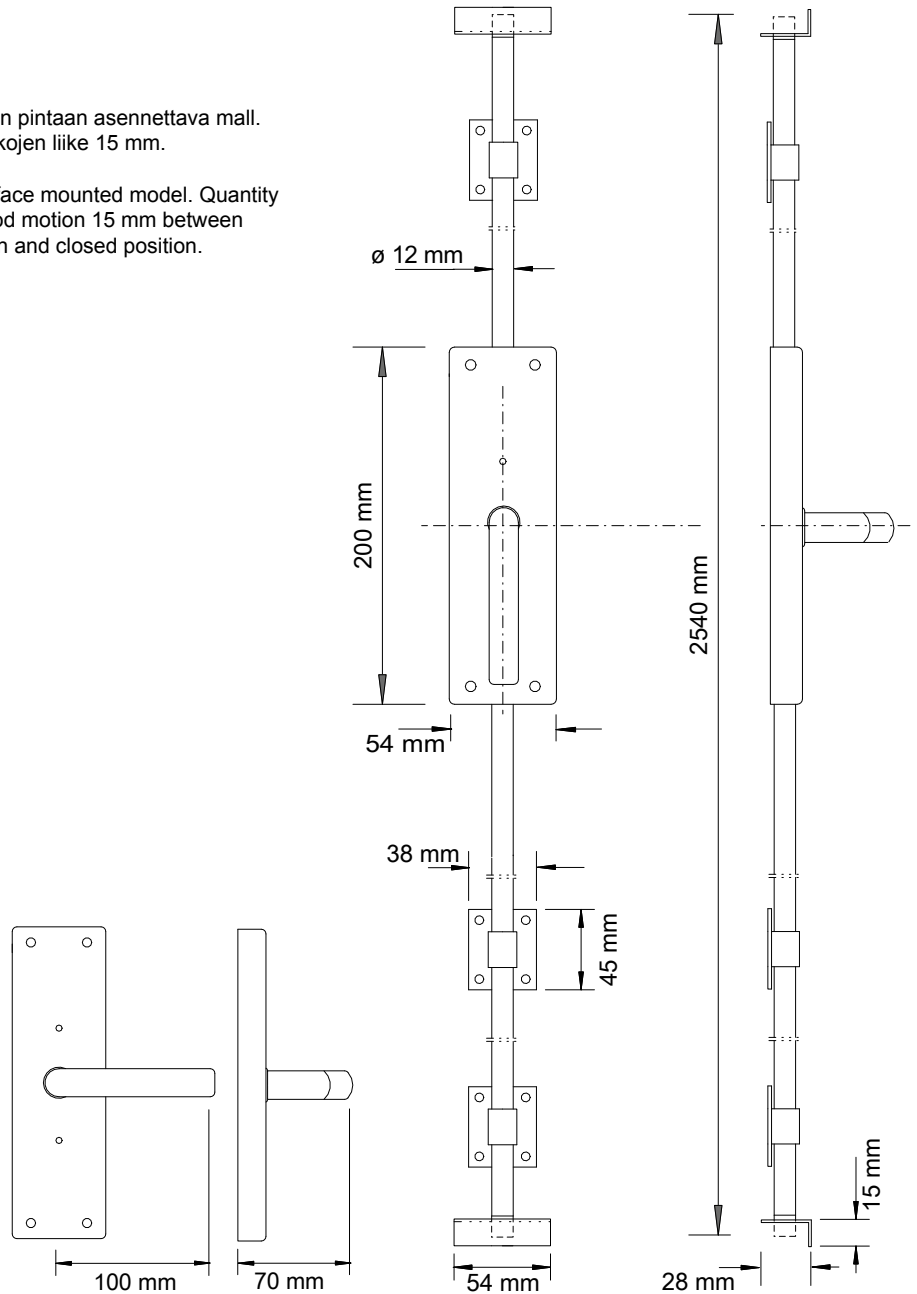

SUOMI PIKASALPA 3/3 ESCAPE DOOR BOLT No. 3/3

Oven pintaan asennettava mall.
Tankojen liike 15 mm.

Surface mounted model. Quantity
of rod motion 15 mm between
open and closed position.

Materiaali Material	Tuote tankoineen Product No. with rods	Tuote ilman tankoja Product No. without rods
------------------------	---	---

FE/ZN
Galvanized
steel

1133101115

1133001112